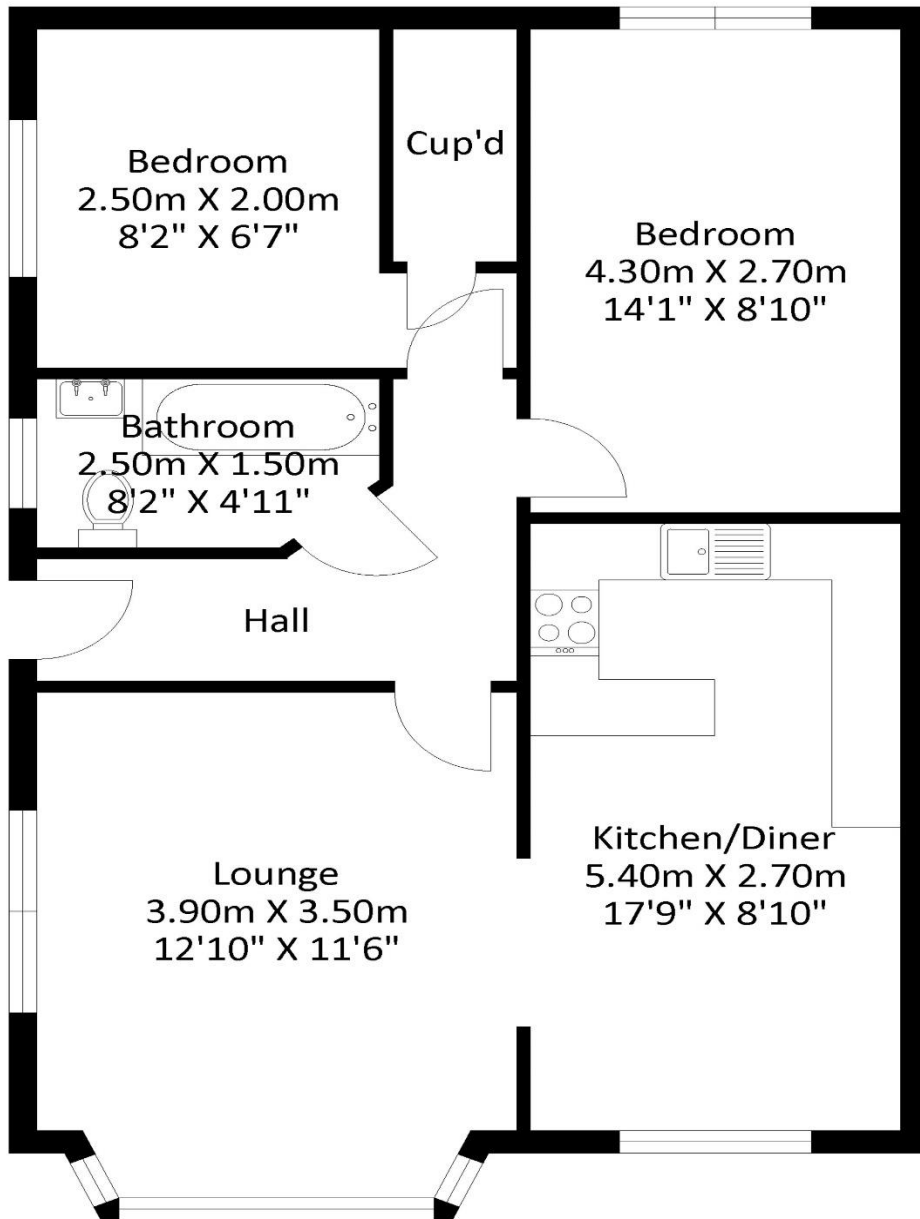

## 51 Castledene Court, NE3 1NZ

Approximate Floor Area  
681.35 sq. ft  
(63.30 sq.m)

Approximate Gross Internal Area = 63.30 sq m / 681.35 sq ft

Illustration for identification purposes only, measurements are approximate, not to scale.