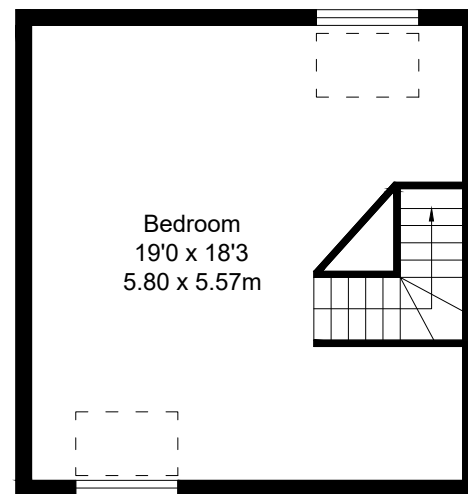

1 Donald Street NE3 1QA

Approximate Gross Internal Area

1644 sq ft - 153 sq m

Ground Floor

First Floor

Second Floor