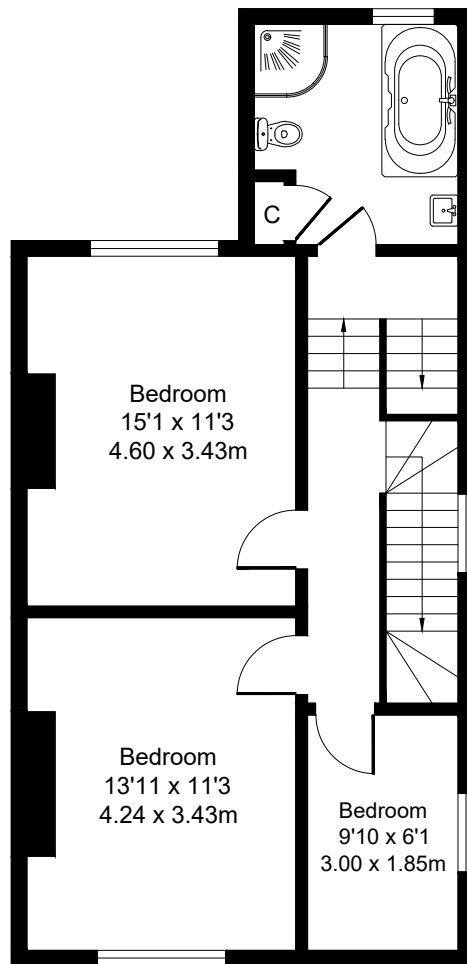

1 Donald Street NE3 1QA

Approximate Gross Internal Area

1644 sq ft - 153 sq m

Ground Floor

First Floor

Second Floor