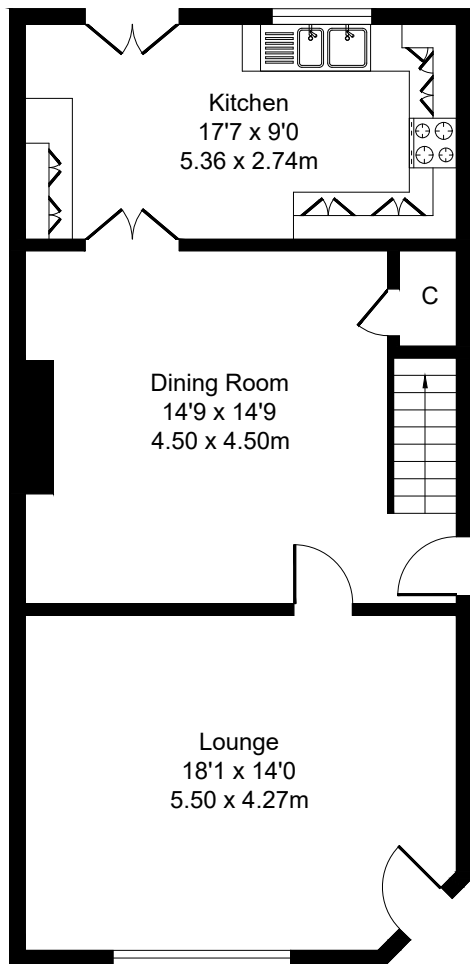

1 Donald Street NE3 1QA

Approximate Gross Internal Area

1644 sq ft - 153 sq m

Ground Floor

First Floor

Second Floor